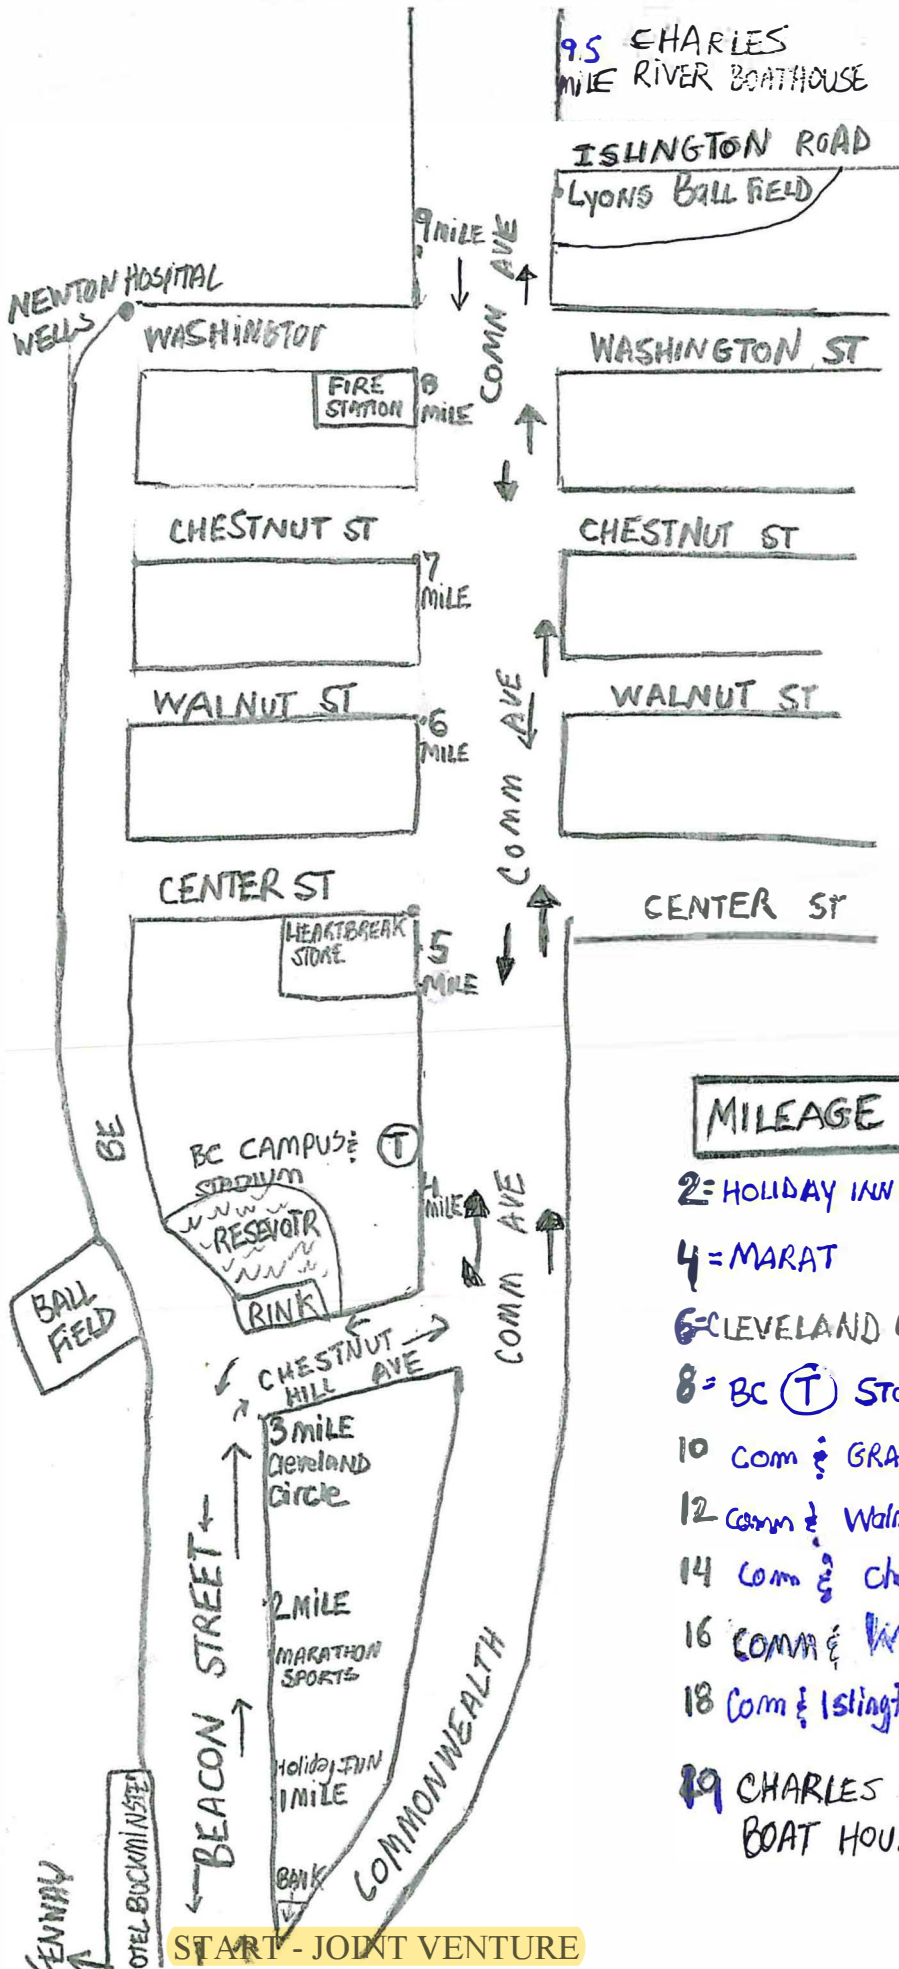

FUREY 26.2 LONG RUN MAP

1" = 1 MILE

MILEAGE (OUT BACK)

- 2 = HOLIDAY INN
- 4 = MARAT
- 6 = CLEVELAND CIRCLE
- 8 = BC (T) STOP
- 10 = COM & GRANT ST
- 12 = COM & WALNUT ST
- 14 = COM & CHESTNUT ST
- 16 = COM & WASHINGTON (FIRE STATION)
- 18 = COM & ISLINGTON
- 19 = CHARLES RIVER (ON COMM) BOAT HOUSE

RESTROOMS

- 1 mi = Holiday INN
- 3 mi = RINK IN CLEVELAND CIRCLE
- 5 mi = HEARTBREAK HILL STORE
- 8 mi = FIRESTATION

START - JOINT VENTURE